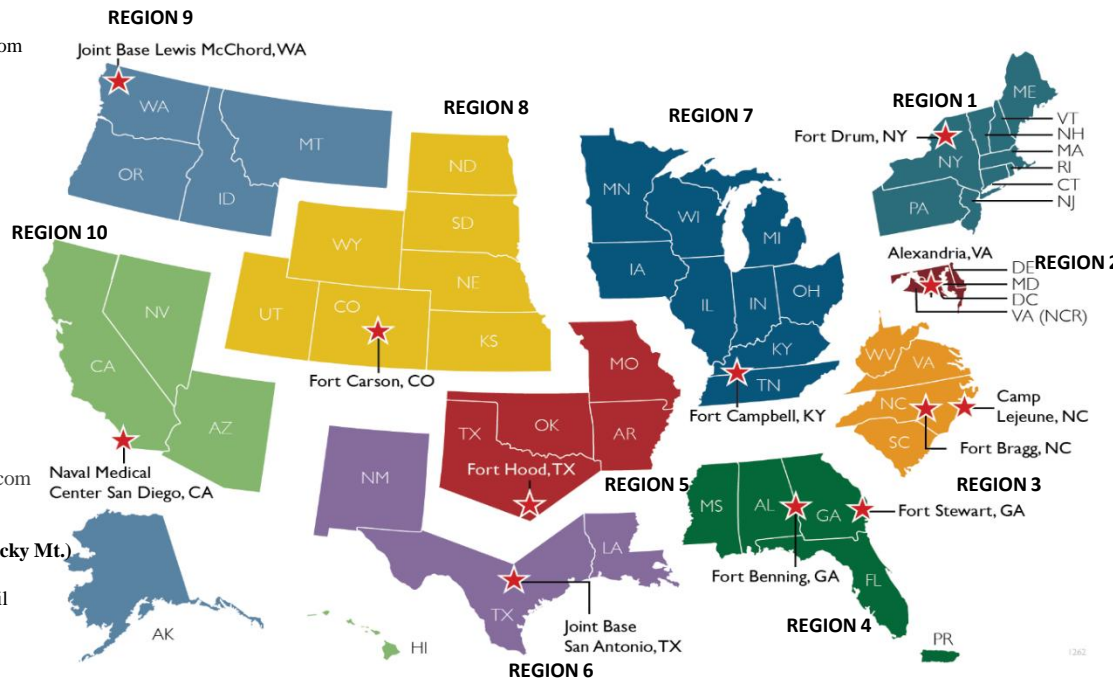

## REGION 3 (Mid-Atlantic)

Antoinette Watson, E2I/OWF  
Fort Bragg  
watsona2@magellanfederal.com  
703-209-6690

Marquadealsandro "Marq" McLeod, E2I/OWF  
Camp Lejeune  
mcleodm@magellanfederal.com  
703-397-6973

# = Region Number

★ = Location of Regional Coordinators